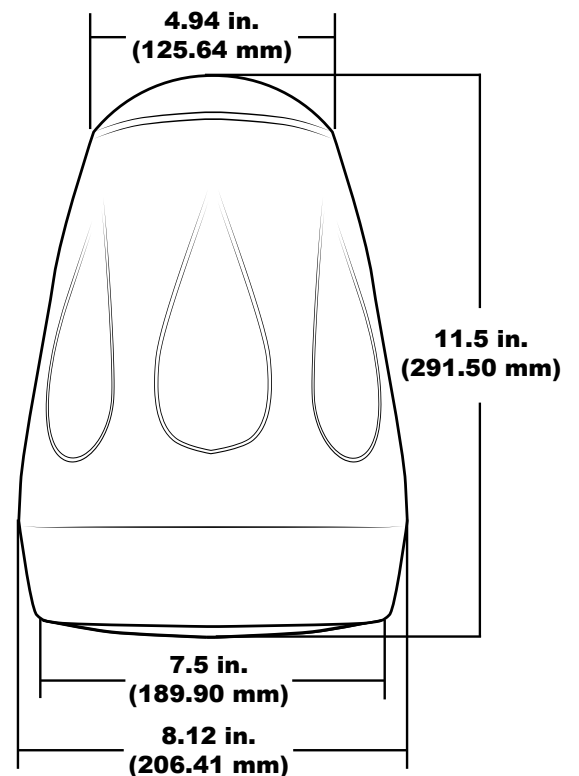

SPECIFICATIONS:

Freq. Range	40Hz–20kHz
Freq. Response	30Hz–22kHz
Sensitivity	90dB
Power Handling	20–40W RMS
Nominal Impedance	8-Ohm
Transformer Taps	8-Ohm 25V: 2.5W / 1.3W / 0.7W / 0.4W / 0.2W 70V: 20W / 10W / 5W / 2.5W / 1.3W 100V: 20W / 10W / 5W / 2.5W
Woofer	6.5 in. Polypropylene
Tweeter	1 in. Aluminum Dome
Finish	Paintable Matte Black Polypropylene