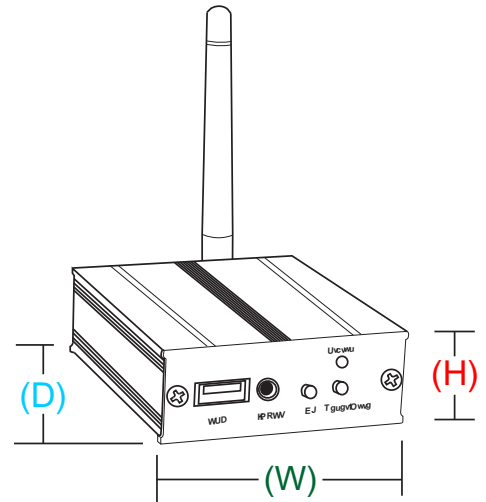

SPECIFICATIONS

Work Voltage	3.6-6VDC
Frequency Range	2400MHz-2484MHz
Frequency Response	20Hz-20kHz
Frequency Stability	± 156kHz
Range	328 ft. (100 m)
Work Current	Transmitter Max: 120mA Receiver Max: 40mA

INTENDED USES:

- Home Theaters
- Custom Integrators
- Contractors & Retailers
- Wireless Headphones
- 2-Channel Music Systems
- Restaurants & Bars
- Surround Sound Enhancements

DIMENSIONS

(H) Height	1" (25mm)
(W) Width	2.75" (69mm)
(D) Depth	3.14" (80mm)