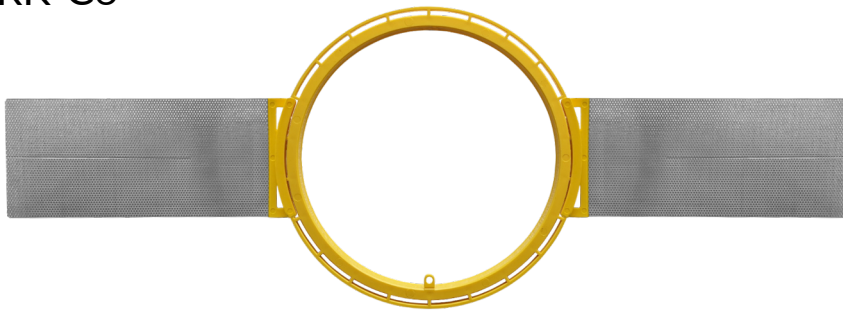

HOME AUDIO INSTALLATION MADE EASY

Earthquake Sound's RK-C6 and RK-C8 offer extreme versatility for the installation of **all Earthquake 6.5 and 8 inch in-wall/in-ceiling speakers**. Each rough-in kit is designed to expedite home audio installation during new construction with guaranteed customer satisfaction. Flexible and straightforward installation is made possible with the ex-

tended anti-rust aluminum snap-on dog-ears and rough-in mounting rings. Each perforated aluminum dog-ear piece can be trimmed and positioned onto the mounting bracket 360 degrees for the utmost in versatility and either stapled, nailed, or screwed easily into ceiling joists providing a reliable and secure setup within a matter of minutes.

RK-C6

RK-C8

360° Wing Positioning

Features

- Extremely quick install
- Easy for drywall installers to spot and cut around
- Anti-rust Aluminum dog-ears for more installation flexibility
- Compatible with all Earthquake ceiling speakers
- 360° dog-ear positioning for mounting versatility