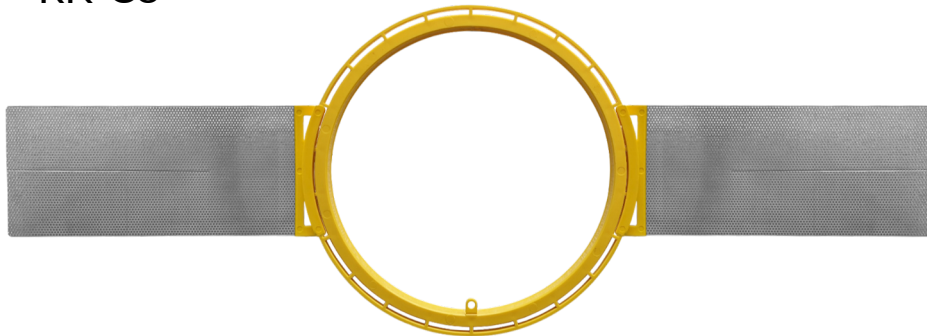

HOME AUDIO INSTALLATION MADE EASY

Earthquake Sound's RK-C6 and RK-C8 offer extreme versatility for the installation of **all Earthquake 6.5 and 8 inch in-wall/in-ceiling speakers**. Each rough-in kit is designed to expedite home audio installation during new construction with guaranteed customer satisfaction. Flexible and straightforward installation is made possible with the ex-

tended anti-rust aluminum snap-on dog-ears and rough-in mounting rings. Each perforated aluminum dog-ear piece can be trimmed and positioned onto the mounting bracket 360 degrees for the utmost in versatility and either stapled, nailed, or screwed easily into ceiling joists providing a reliable and secure setup within a matter of minutes.

RK-C6

RK-C8

360° Wing Positioning

Features

- Extremely quick install
- Easy for drywall installers to spot and cut around
- Anti-rust Aluminum dog-ears for more installation flexibility
- Compatible with all Earthquake ceiling speakers
- 360° dog-ear positioning for mounting versatility