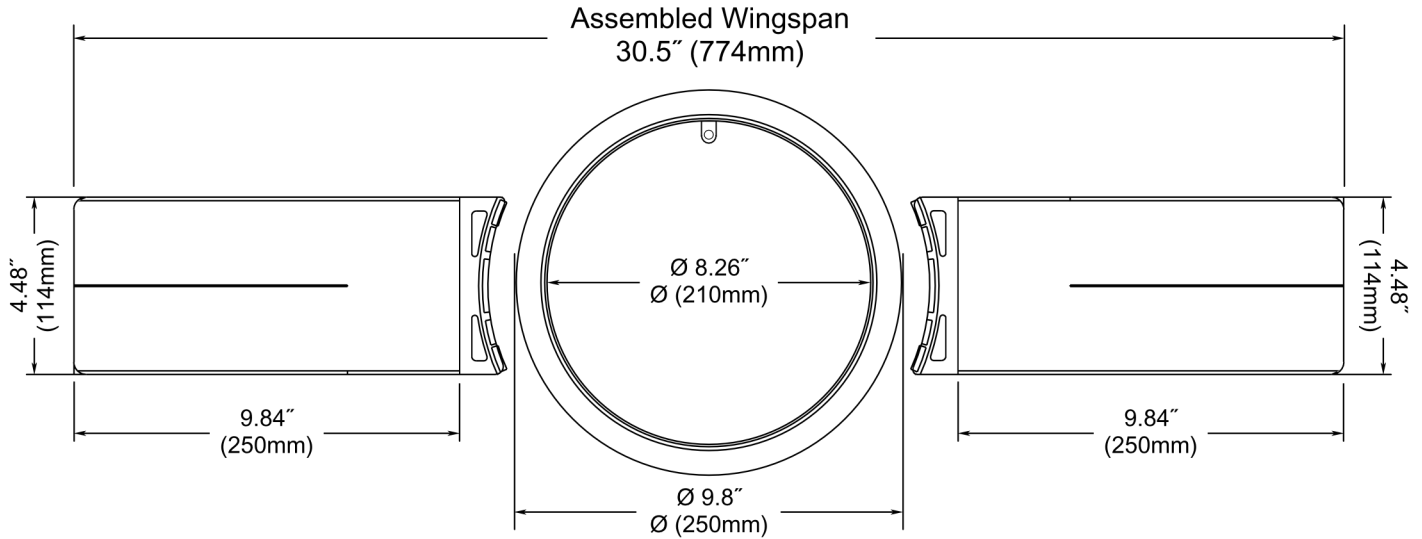

In The Box

- x2 Plastic Speaker Mounting Bracket Rings
- x4 Perforated Anti-Rust Aluminum Mounting Wings

RK-C6 Rough-In Kit
MSRP: \$49.99/PAIR

RK-C8 Rough-In Kit
MSRP: \$49.99/PAIR

SPECIFICATIONS

RK-C6

RK-C8