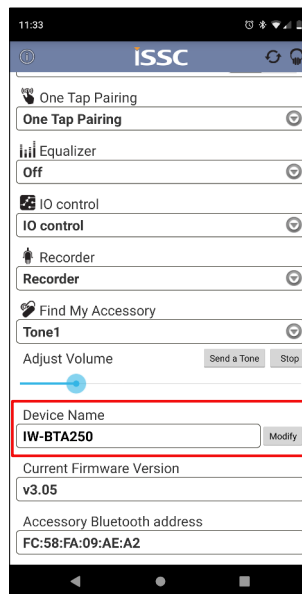

<https://www.androidcentral.com/unknown-sources>

3. Enable Bluetooth on your mobile device.
4. Power on the IW-BTA250
5. Pair your device to the IW-BTA250
6. Launch the ISSC Audio Widget.  
\*The application will not run until Bluetooth is enabled on your device.
7. Navigate down to the bottom where the device name is located. From here you will be able to rename the IW-BTA250 to whatever you want. After typing in the new name, press the modify button next to it to submit the new name.
8. Return to the Bluetooth device listing and select the device that you are currently paired to (Old Device Name) and click forget.
9. Power down the IW-BTA250. (Push and hold knob for ~5 seconds).
10. Power on IW-BTA250 (Push and hold knob for ~5 seconds).
11. Push the knob once.
12. You will now be able to pair to the device with the new name in your Bluetooth device list on your cell phone.

1 - 2

3

4 - 5

6 - 7

8

9 - 12