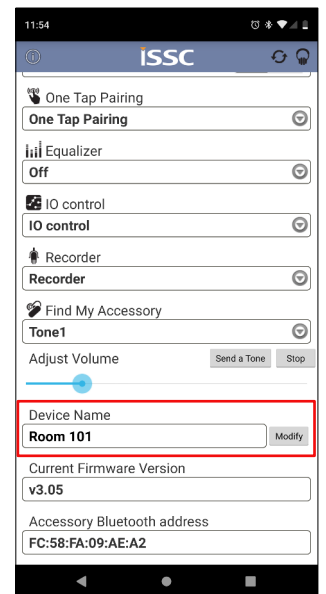

<https://www.androidcentral.com/unknown-sources>

3. Enable Bluetooth on your mobile device.
4. Power on the IW-BTA250
5. Pair your device to the IW-BTA250
6. Launch the ISSC Audio Widget.  
\*The application will not run until Bluetooth is enabled on your device.
7. Navigate down to the bottom where the device name is located. From here you will be able to rename the IW-BTA250 to whatever you want. After typing in the new name, press the modify button next to it to submit the new name.
8. Return to the Bluetooth device listing and select the device that you are currently paired to (Old Device Name) and click forget.
9. Power down the IW-BTA250. (Push and hold knob for ~5 seconds).
10. Power on IW-BTA250 (Push and hold knob for ~5 seconds).
11. Push the knob once.
12. You will now be able to pair to the device with the new name in your Bluetooth device list on your cell phone.

1 - 2

3

4 - 5

6 - 7

8

9 - 12