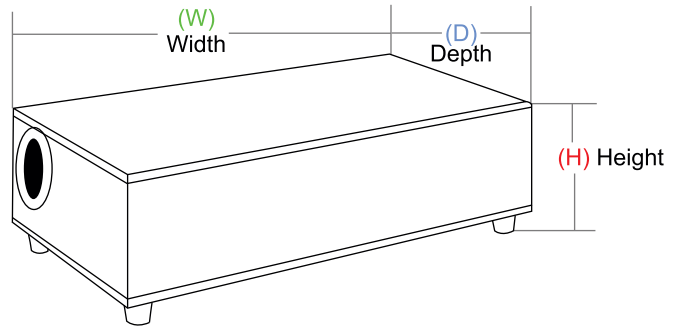

CP-8

Special Application Slim Subwoofer

Model:
CP-8

CP-8

(H) Height w/ legs	7" (193mm) including legs: 1-3/8" (34mm)
(W) Width	12" (305mm)
(D) Depth	24" (601mm)

Winner of 2009 Exclte Award
from Custom Retailer Magazine

2010 International CES Innovations
Design & Engineering Award Honoree

OBJECTIVE

The Couch Potato (CP-8) is a self-powered (300 watts Max), down firing subwoofer. Its slim enclosure design and placement flexibility make it a perfect fit under the sofa, behind it, under the bed or in any other tight spaces.

In addition to the built-in 300-Watt Max amplifier, the CP-8 subwoofer also features an RCA input, high level input with a crossed high level output. The CP-8 high output level is designed to match typical satellite speaker systems and to enhance overall sound quality and performance for your system.